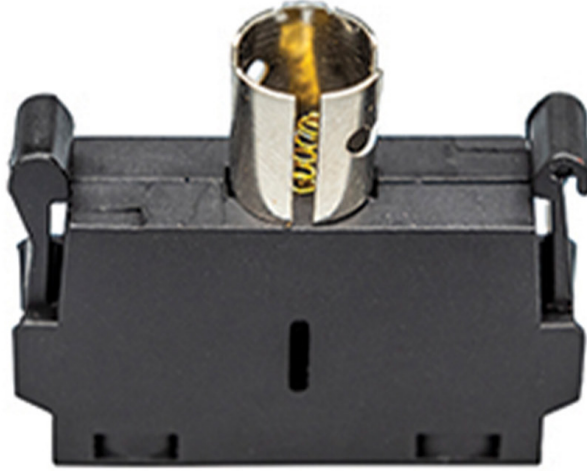

## BA9S LED SWITCH HOUSING (FOR BUTTON)

### DESCRIPTION

It is made of quality materials and is a solid and durable product in terms of its structure.  
It is included in Ø22mm Button Series Accessories.  
It has a long lifespan.

### FEATURES

It is compatible with BA9S LEDs and can be used together.  
Thanks to its high quality, it provides long life use.